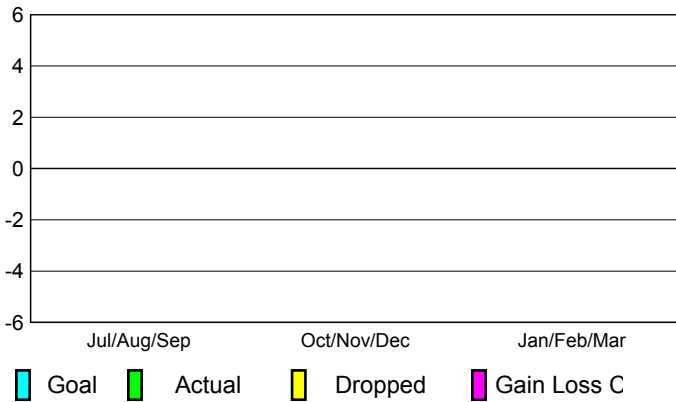

2008-2009 GMT Quarterly Report for District (or Undistricted) **District 17 K1**

GMT: **Kenneth C Schwols**

Location: **KANSAS**

GMT CA: **1 & 2**

CLUBS

Club Results
2008-2009

Clubs
2007-2008

Month	New Club Goal	Actual New Clubs	Actual Dropped Clubs	Gain/Loss of Clubs	Gain/Loss of Clubs
Jul/Aug/Sep					0
Oct/Nov/Dec					0
Jan/Feb/Mar					-1
Totals					-1

Club Results 2008-2009

Goal, New, Dropped, Gain/Loss

MEMBERSHIP

Membership Results
2008-2009

Membership
2007-2008

Month	Net Memb Goal	Actual New Memb	Actual Dropped Memb	Gain/Loss of Memb	Gain/Loss of Memb
Jul/Aug/Sep					-1
Oct/Nov/Dec					-9
Jan/Feb/Mar					0
Totals					-10